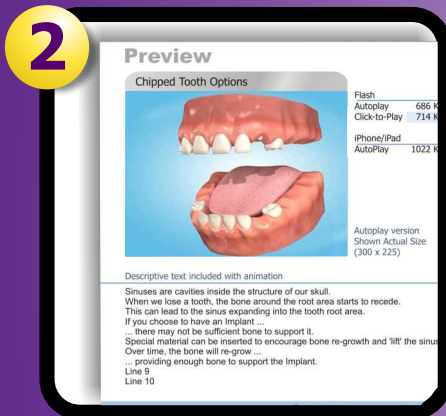

Preview the animation using our software