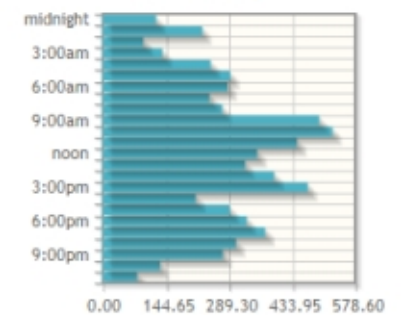

Top sequences last 28 days		
Manual Brushing	518	5.76%
Interdental Brushing	368	4.09%
Drift and Overeruption	89	0.99%
Fissure Sealants	77	0.86%
Implant	68	0.76%

Top sequences since start		
Manual Brushing	9991	1.10%
Implant Maintenance	8291	0.91%
Interdental Brushing	6238	0.69%
Drift and Overeruption	5715	0.63%
Fissure Sealants	5610	0.62%

Last 52 weeks

Monthly Analysis

Last 28 days

Platform

Browser

Day of week

Time of day

Since start

Platform

Browser

Day of week

Time of day