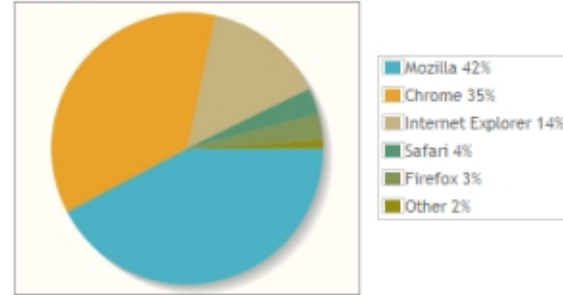

Top sequences last 28 days		
Manual Brushing	518	5.76%
Interdental Brushing	368	4.09%
Drift and Overeruption	89	0.99%
Fissure Sealants	77	0.86%
Implant	68	0.76%

Top sequences since start		
Manual Brushing	9991	1.10%
Implant Maintenance	8291	0.91%
Interdental Brushing	6238	0.69%
Drift and Overeruption	5715	0.63%
Fissure Sealants	5610	0.62%

Last 52 weeks

Monthly Analysis

Last 28 days

Platform

Browser

Day of week

Time of day

Since start