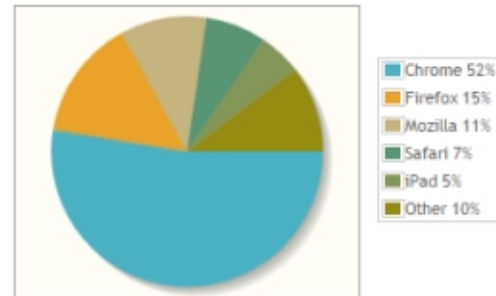

No./views	Cost/view
Today	15	0.2p based on £1 (inc VAT) divided by 15x31
Last 7 days	1937	0.0p based on £1 (inc VAT) divided by 1937x4.33
Last 28 days	6930	0.0p based on £1 (inc VAT)
Since start	117479	0.0p start date 5th Mar 2013

Top sequences last 28 days		
Manual Brushing	518	5.76%
Interdental Brushing	368	4.09%
Drift and Overeruption	89	0.99%
Fissure Sealants	77	0.86%
Implant	68	0.76%

Top sequences since start		
Manual Brushing	9991	1.10%
Implant Maintenance	8291	0.91%
Interdental Brushing	6238	0.69%
Drift and Overeruption	5715	0.63%
Fissure Sealants	5610	0.62%

Browser