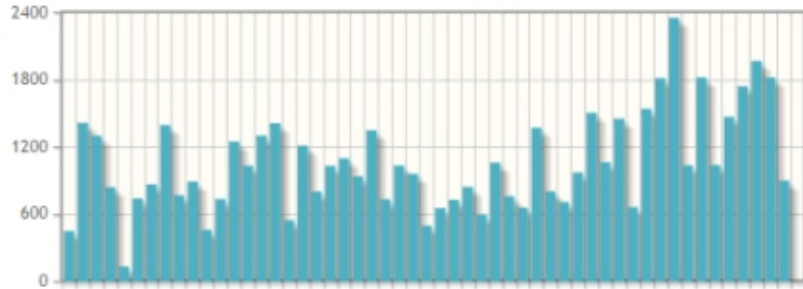

	No./views	Cost/view
Today	15	0.2p based on £1 (inc VAT) divided by 15x31
Last 7 days	1937	0.0p based on £1 (inc VAT) divided by 1937x4.33
Last 28 days	6930	0.0p based on £1 (inc VAT)
Since start	117479	0.0p start date 5th Mar 2013

Top sequences last 28 days		
Manual Brushing	518	5.76%
Interdental Brushing	368	4.09%
Drift and Overeruption	89	0.99%
Fissure Sealants	77	0.86%
Implant	68	0.76%

Top sequences since start		
Manual Brushing	9991	1.10%
Implant Maintenance	8291	0.91%
Interdental Brushing	6238	0.69%
Drift and Overeruption	5715	0.63%
Fissure Sealants	5610	0.62%

Last 52 weeks

Monthly Analysis

Last 28 days

Platform

Browser

Day of week

Time of day

Since start