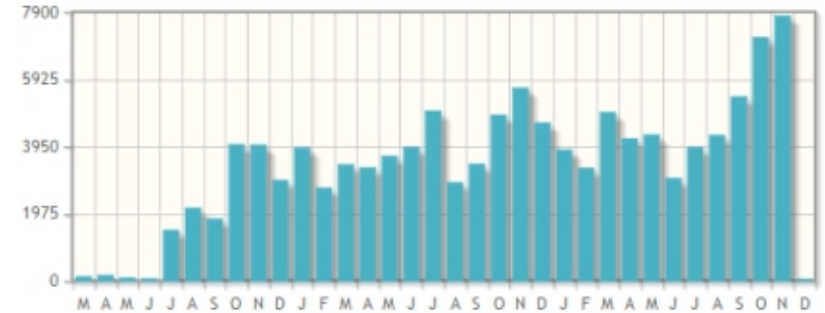

	No./views	Cost/view
Today	15	0.2p based on £1 (inc VAT) divided by 15x31
Last 7 days	1937	0.0p based on £1 (inc VAT) divided by 1937x4.33
Last 28 days	6930	0.0p based on £1 (inc VAT)
Since start	117479	0.0p start date 5th Mar 2013

Top sequences last 28 days		
Manual Brushing	518	5.76%
Interdental Brushing	368	4.09%
Drift and Overeruption	89	0.99%
Fissure Sealants	77	0.86%
Implant	68	0.76%

Top sequences since start		
Manual Brushing	9991	1.10%
Implant Maintenance	8291	0.91%
Interdental Brushing	6238	0.69%
Drift and Overeruption	5715	0.63%
Fissure Sealants	5610	0.62%

Last 52 weeks

Monthly Analysis

Last 28 days

Platform

Browser

Day of week

Time of day

Since start