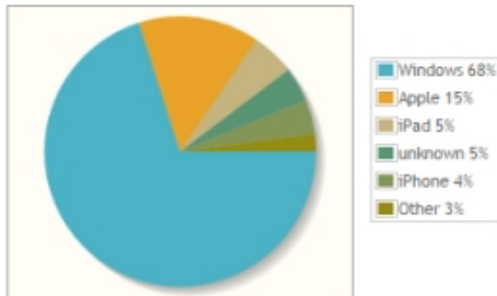

Since start

Platform