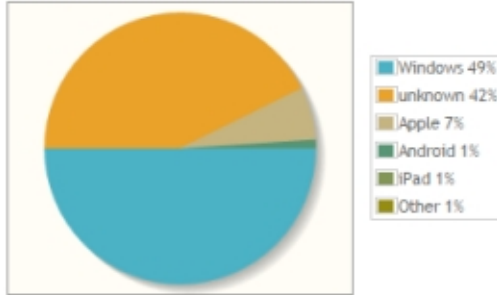

Top sequences last 28 days		
Manual Brushing	518	5.76%
Interdental Brushing	368	4.09%
Drift and Overeruption	89	0.99%
Fissure Sealants	77	0.86%
Implant	68	0.76%

Top sequences since start		
Manual Brushing	9991	1.10%
Implant Maintenance	8291	0.91%
Interdental Brushing	6238	0.69%
Drift and Overeruption	5715	0.63%
Fissure Sealants	5610	0.62%

Last 52 weeks

Monthly Analysis

Last 28 days

Platform

Browser

Day of week

Time of day

Since start