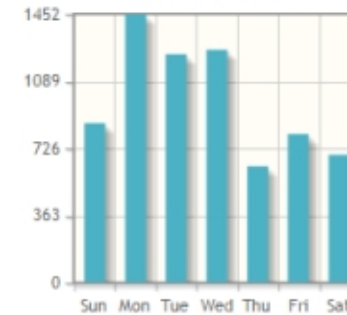

Top sequences last 28 days		
Manual Brushing	518	5.76%
Interdental Brushing	368	4.09%
Drift and Overeruption	89	0.99%
Fissure Sealants	77	0.86%
Implant	68	0.76%

Top sequences since start		
Manual Brushing	9991	1.10%
Implant Maintenance	8291	0.91%
Interdental Brushing	6238	0.69%
Drift and Overeruption	5715	0.63%
Fissure Sealants	5610	0.62%

Last 52 weeks

Monthly Analysis

Last 28 days

Platform

Browser

Day of week

Time of day

Since start

Platform

Browser

Day of week

Time of day