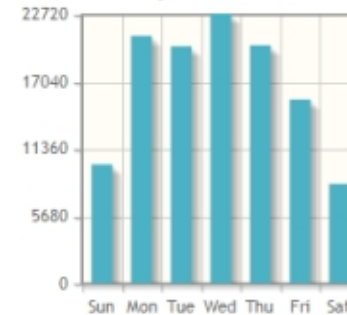

Top sequences last 28 days		
Manual Brushing	518	5.76%
Interdental Brushing	368	4.09%
Drift and Overeruption	89	0.99%
Fissure Sealants	77	0.86%
Implant	68	0.76%

Top sequences since start		
Manual Brushing	9991	1.10%
Implant Maintenance	8291	0.91%
Interdental Brushing	6238	0.69%
Drift and Overeruption	5715	0.63%
Fissure Sealants	5610	0.62%

Last 52 weeks

Monthly Analysis

Last 28 days

Platform

Browser

Day of week

Time of day

Since start

Platform

Browser

Day of week

Time of day